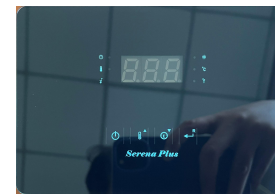

ET4

ET3

Mechanical Timer

Wifi Control for Speaker

Serena Manual Control (Timer & Thermostat)

Serena Plus Control (programable Timer & Thermostat)

Digital Serena Control

Our range of products are CSA Certified since 1974 and UL Listed since 1987