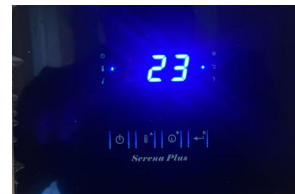

ET4

ET3

Mechanical Timer

Wifi Control for Speaker

Serena Manual Control (Timer & Thermostat)

Serena Plus Control (programable Timer & Thermostat)

Digital Serena Control

Our range of products are CSA Certified since 1974 and UL Listed since 1987