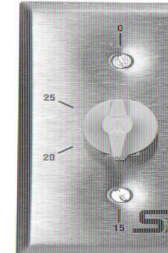

Mechanical Timer