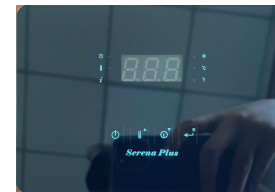

Digital Serena Control

Our range of products are CSA Certified since 1974 and UL Listed since 1987

ISO9001 since 2005