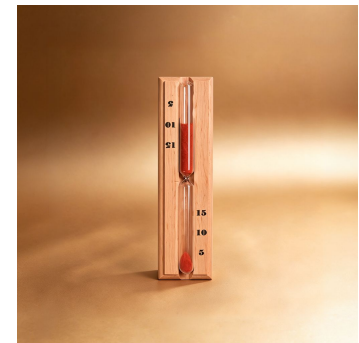

## Essentials

Bucket & Ladle

Shower Brush

Headrest

Heater Guard

Sensor Cover

Sand Timer

Our range of products are CSA Certified since 1974 and UL Listed since 1987