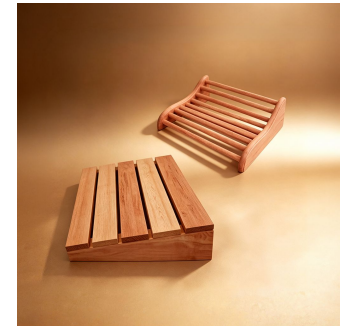

## Essentials

Bucket & Ladle

Shower Brush

Headrest

Heater Guard

Sensor Cover

Sand Timer

Our range of products are CSA Certified since 1974 and UL Listed since 1987