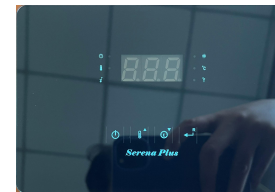

ET5

ET4

ET3

Mechanical Timer

Wifi Control for Speaker

Serena Manual Control (Timer & Thermostat)

Serena Plus Control (programable Timer & Thermostat)

Digital Serena Control