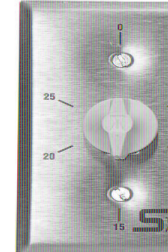

ET5

ET4

ET3

Mechanical Timer

Wifi Control for Speaker

Serena Manual Control (Timer & Thermostat)

Serena Plus Control (programable Timer & Thermostat)

Digital Serena Control