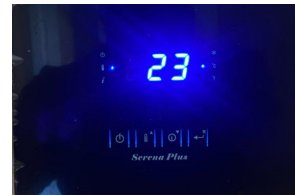

ET5

ET4

ET3

Mechanical Timer

Wifi Control for Speaker

Serena Manual Control (Timer & Thermostat)

Serena Plus Control (programable Timer & Thermostat)

Digital Serena Control